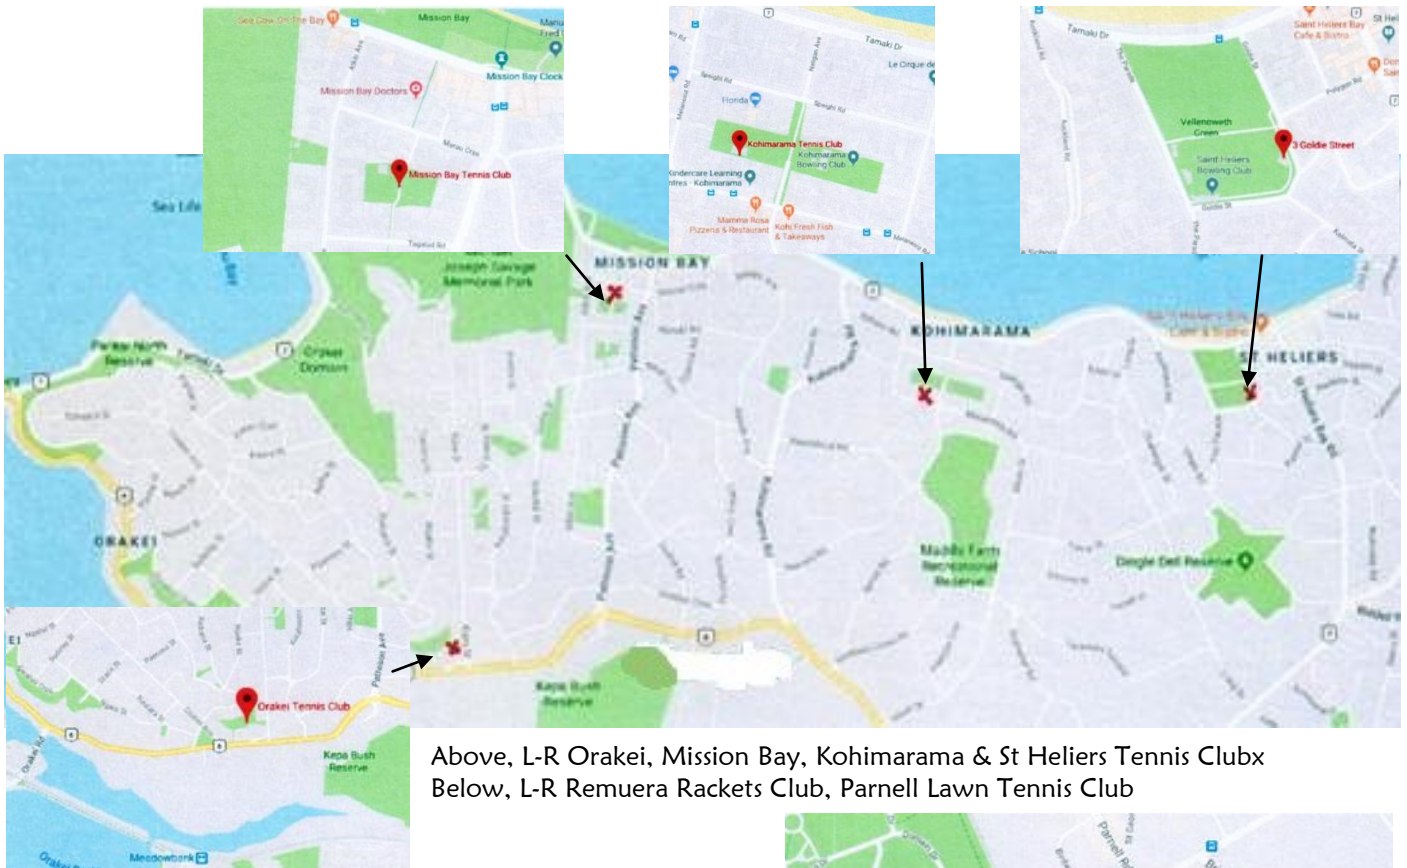

The prices listed are @ June 2018 - changes could occur

There is a walkway over the motorway close to the Remuera Rackets Club, Dilworth Avenue, Remuera for Ascot Epsom and Rayland Epsom Motels.

### Courts:

Remuera Rackets Club (10 Synthetic Grass Courts)

Parnell Lawn Tennis Club (8 Synthetic Grass Courts)

Mission Bay Tennis Club (6 Synthetic Grass Courts)

St Heliers Tennis Club (7 Synthetic Grass Courts)

Kohimarama Tennis Club (8 Synthetic Grass Courts)

Other courts may be used if necessary (Orakei)

Above, L-R Orakei, Mission Bay, Kohimarama & St Heliers Tennis Clubx  
Below, L-R Remuera Rackets Club, Parnell Lawn Tennis Club