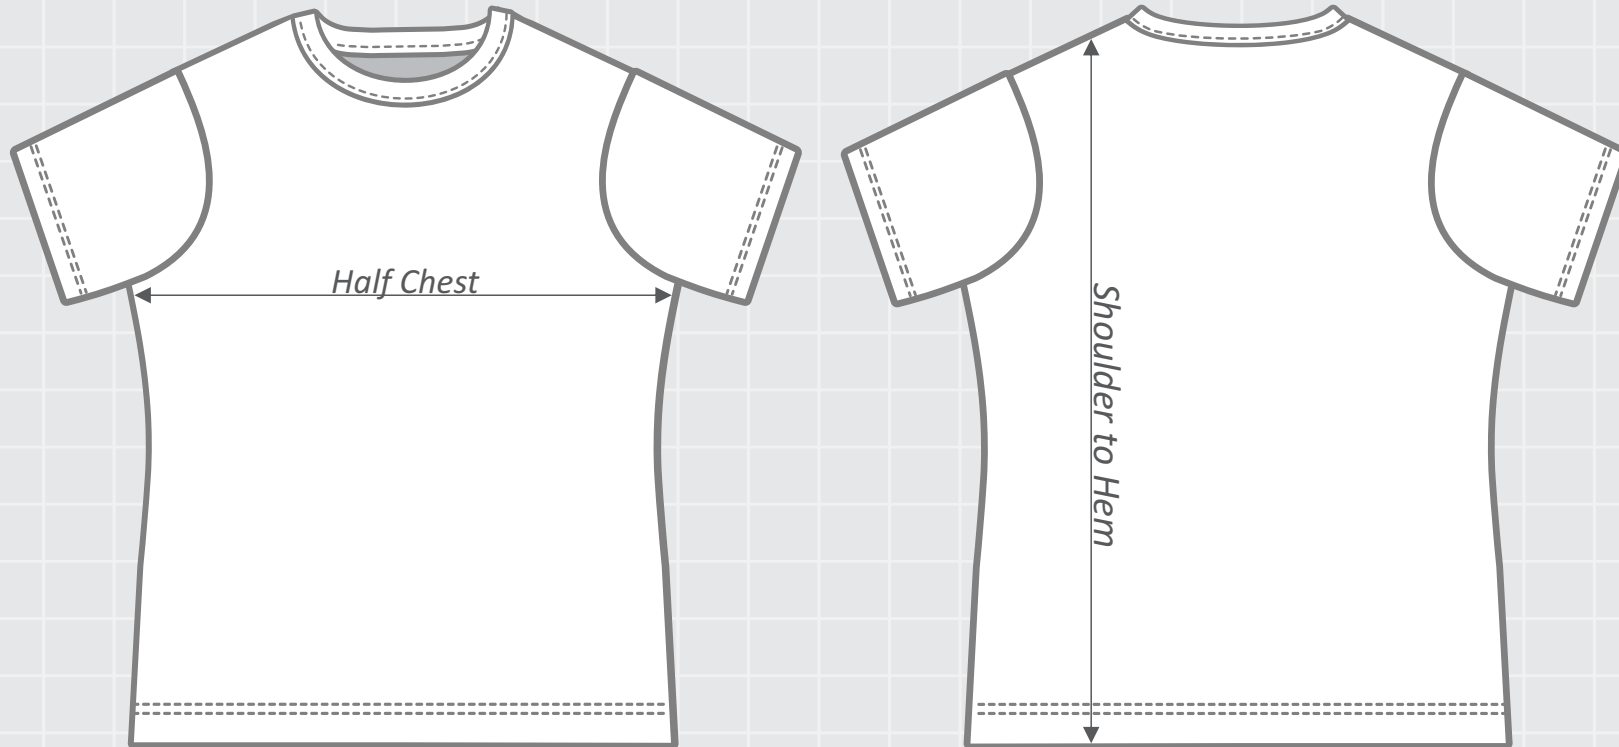

# S22 - Polo (Set-in Sleeve) Round Neck - SS - Ladies

Size	8	10	12	14	16	18	20	22	24
Half Chest (cm)	45	47	49	52	54	56	58	60	64
Shoulder to Hem (cm)	63	64	64	64	68.5	68.5	68.5	68.5	68.5

All measurements are for the garment not body measurements.  
Measurements can vary by +/- 1cm.