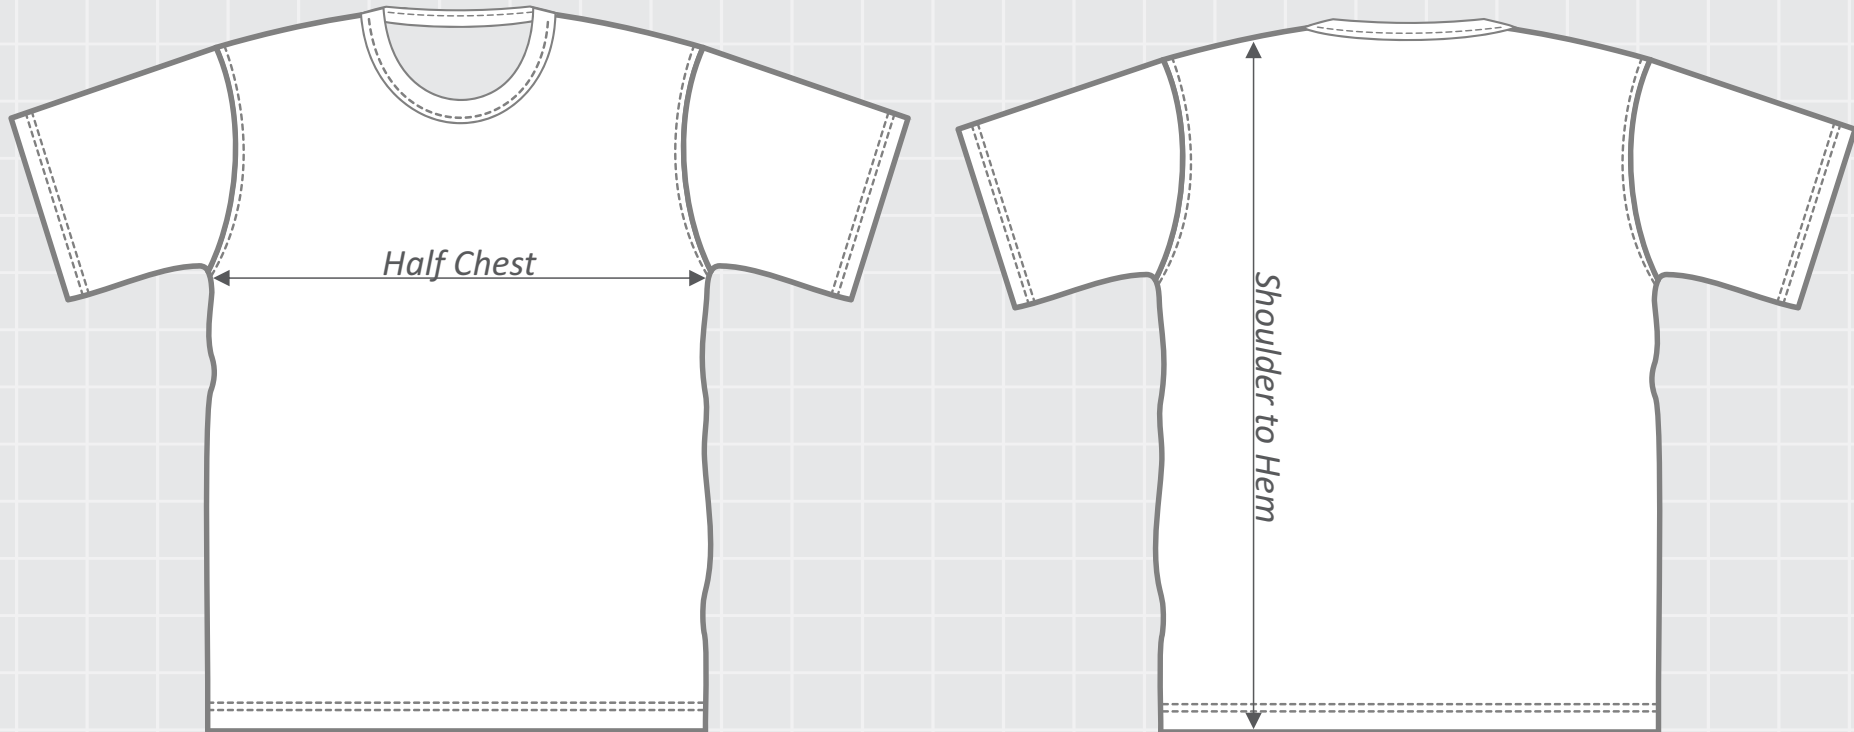

S21 - Polo (Set-in Sleeve) Round Neck - SS - Mens

GAME
Clothing

Size	2XS	XS	S	M	L	XL	2XL	3XL	4XL	5XL	6XL
Half Chest (cm)	48	51	54	55	58	61	63	65	68	70	71
Shoulder to Hem (cm)	72	72	72	72	75	75	75	77	77	77	79

All measurements are for the garment not body measurements.
Measurements can vary by +/- 1cm.