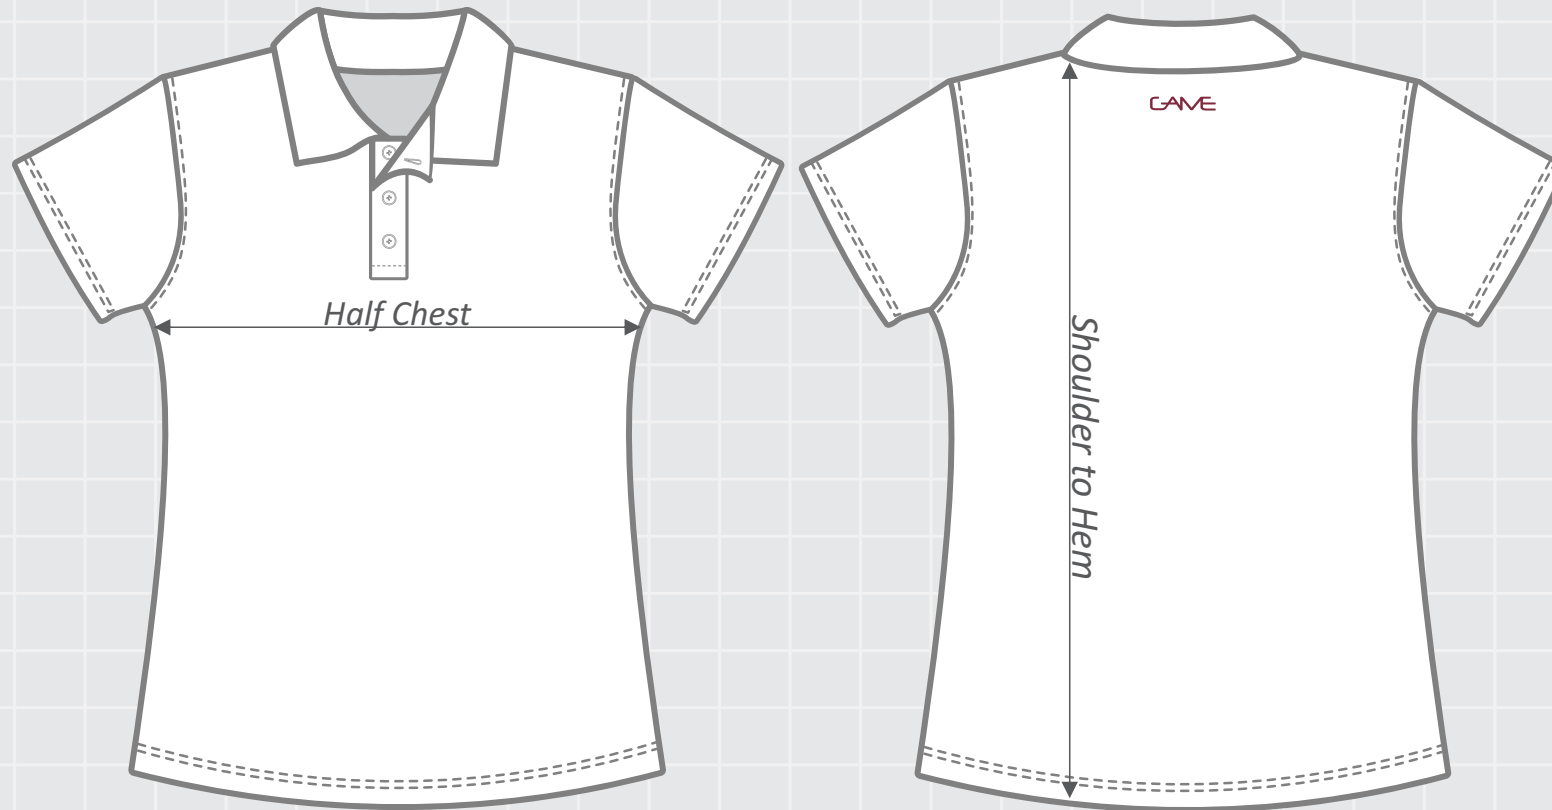

S02 - Polo (Set-in Sleeve) Button Tab - SS - Ladies

GAME
Clothing

Size	8	10	12	14	16	18	20	22	24
Half Chest (cm)	45	47	49	52	54	56	58	60	64
Shoulder to Hem (cm)	63	64	64	64	68.5	68.5	68.5	68.5	68.5

All measurements are for the garment not body measurements.
Measurements can vary by +/- 1cm.