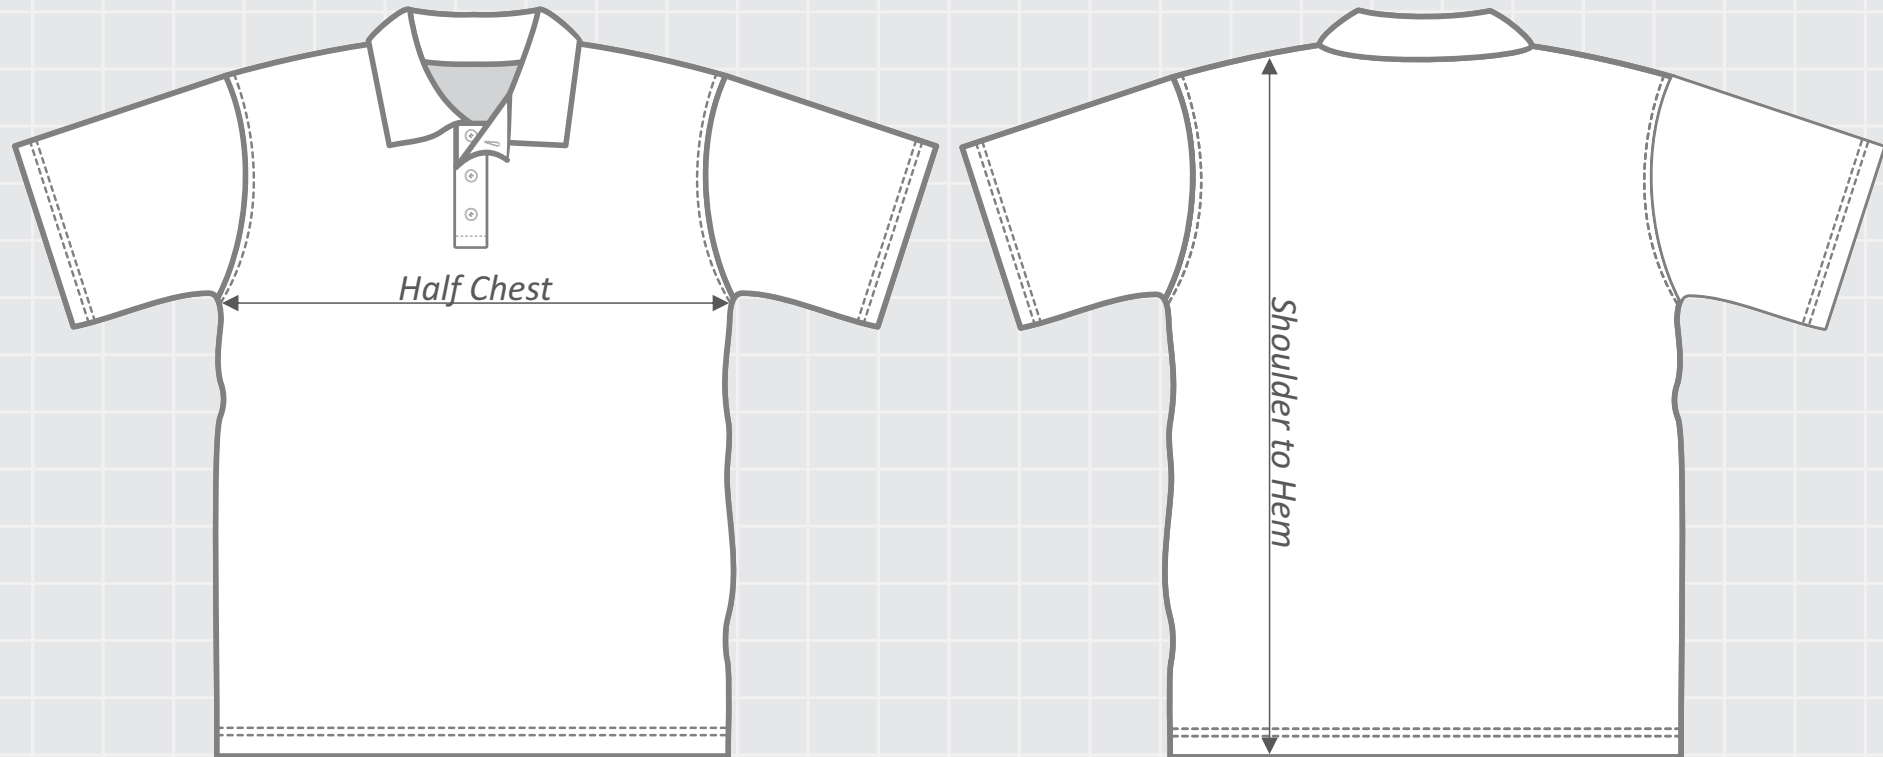

S01 - Polo (Set-in Sleeve) Button Tab - SS - Mens

Size	2XS	XS	S	M	L	XL	2XL	3XL	4XL	5XL	6XL
Half Chest (cm)	48	51	54	55	58	61	63	65	68	70	71
Shoulder to Hem (cm)	72	72	72	72	75	75	75	77	77	77	79

All measurements are for the garment not body measurements.
Measurements can vary by +/- 1cm.